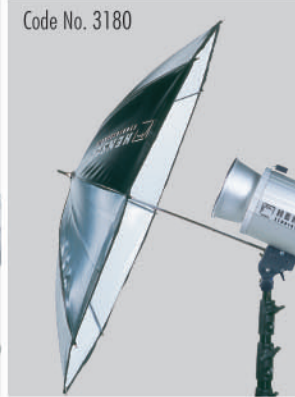

Code No. 106

Code No. 99

Code No. 3180